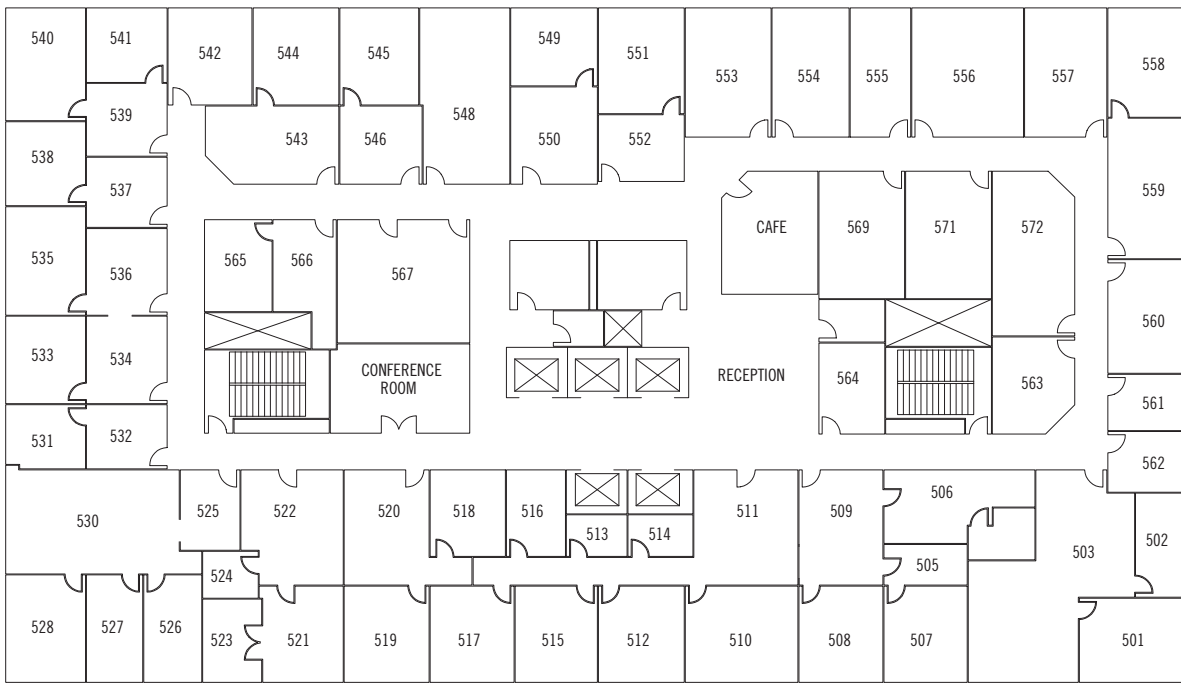

achieve more.

synergy[™]
workplaces

5th Floor

7th Floor

notes:

.....

Los Angeles, CA
 5959 West Century Blvd., Floors 5 & 7
 Los Angeles, CA 90045
 t: 310 999 6700
 f: 310 999 6701
www.synergyworkplaces.com