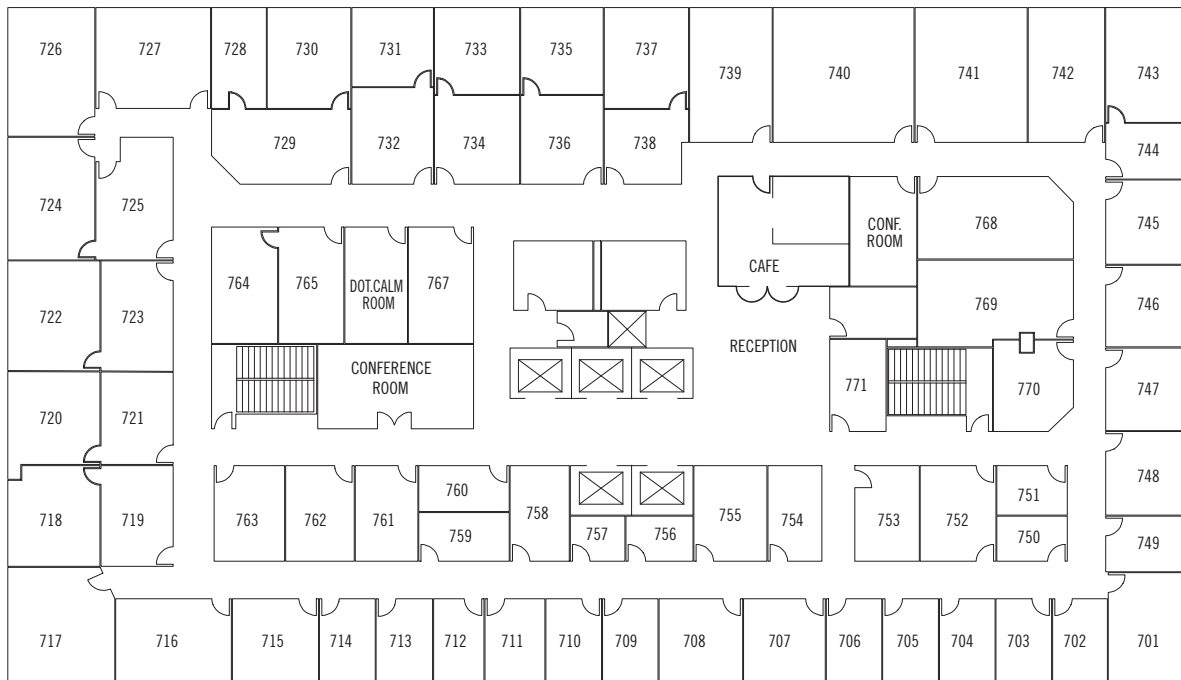

achieve more.

synergy[™]
workplaces

5th Floor

7th Floor

notes:

.....

Los Angeles, CA
 5959 West Century Blvd., Floors 5 & 7
 Los Angeles, CA 90045
 t: 310 999 6700
 f: 310 999 6701
www.synergyworkplaces.com